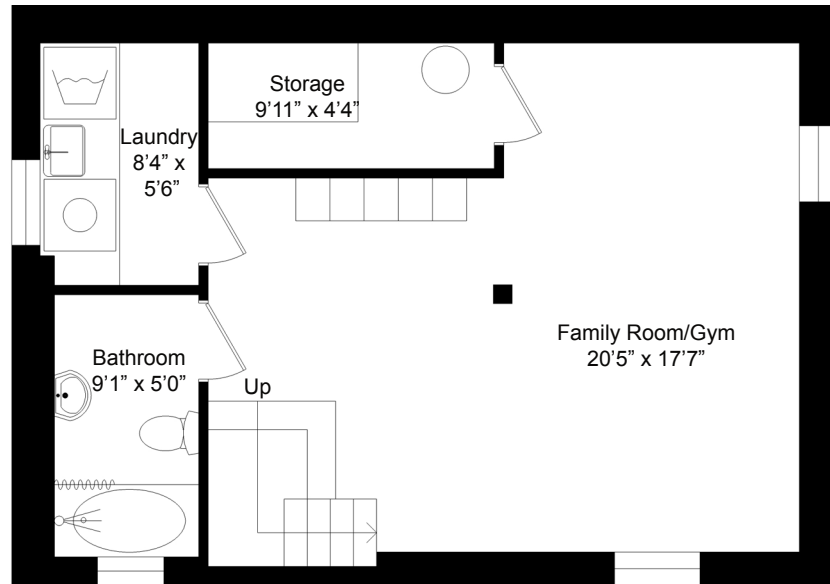

32 BROOKSIDE AVE TORONTO | ONTARIO

LOWER FLOOR
462 ft²

SECOND FLOOR
489 ft²

MAIN FLOOR
566 ft²

APPROXIMATE
GROSS INTERNAL
AREA 1,517 FT²