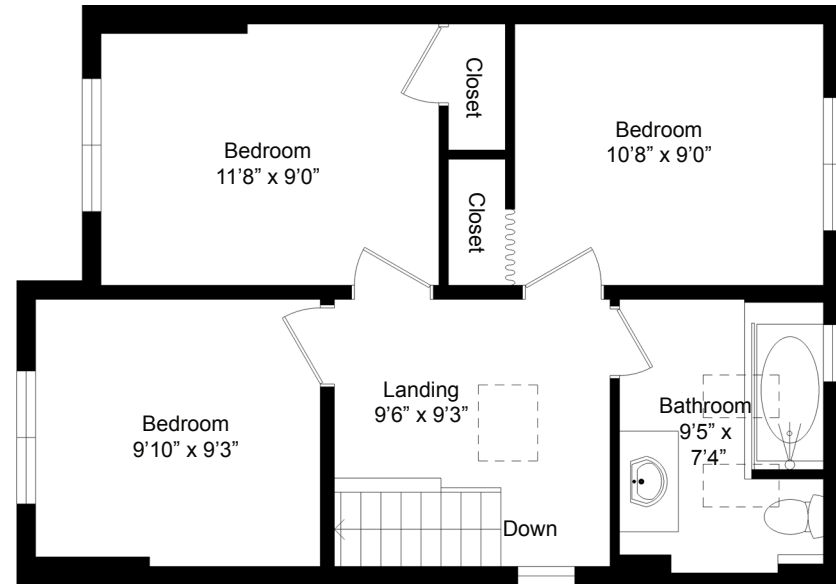

32 BROOKSIDE AVE TORONTO | ONTARIO

LOWER FLOOR
462 ft²

SECOND FLOOR
489 ft²

MAIN FLOOR
566 ft²

APPROXIMATE
GROSS INTERNAL
AREA 1,517 FT²