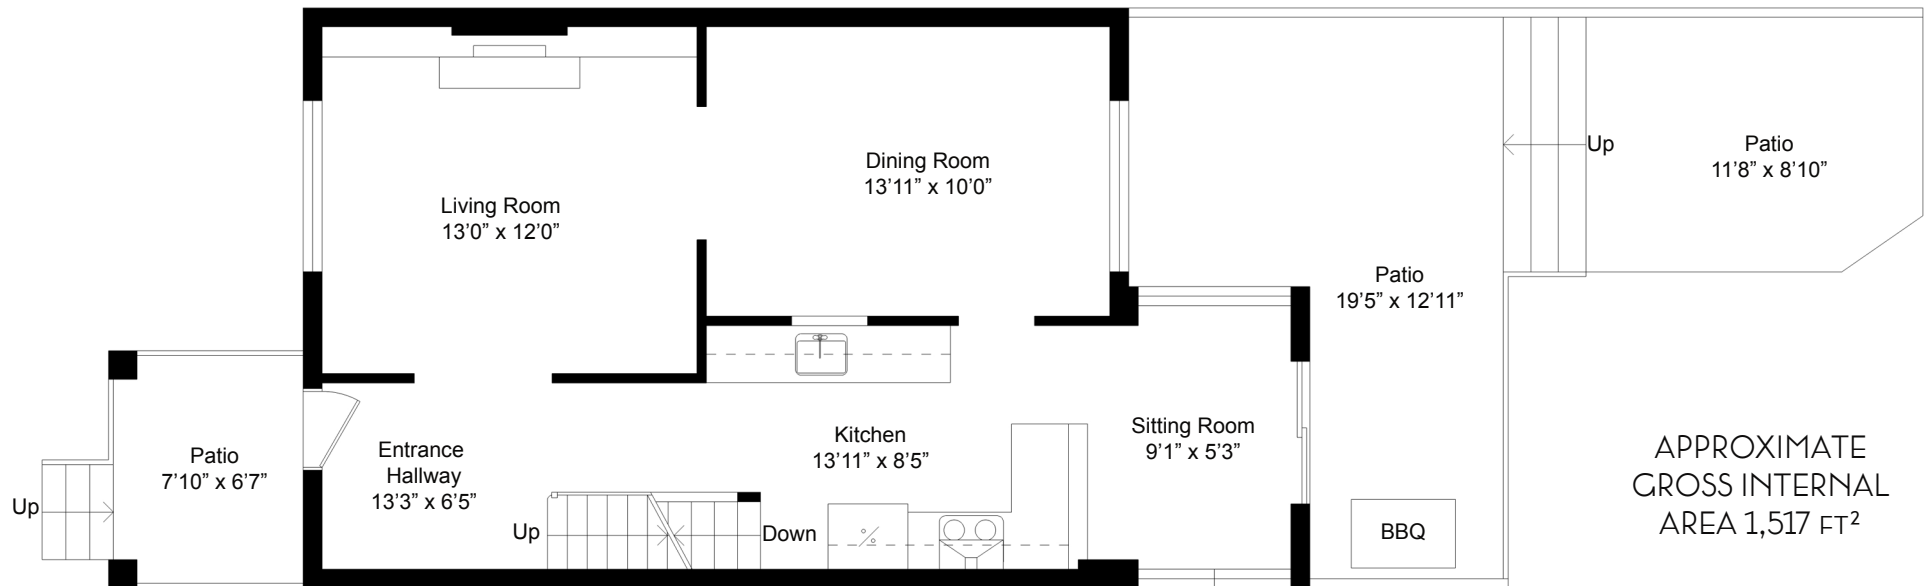

32 BROOKSIDE AVE TORONTO | ONTARIO

LOWER FLOOR
462 ft²

SECOND FLOOR
489 ft²

MAIN FLOOR
566 ft²

APPROXIMATE
GROSS INTERNAL
AREA 1,517 FT²