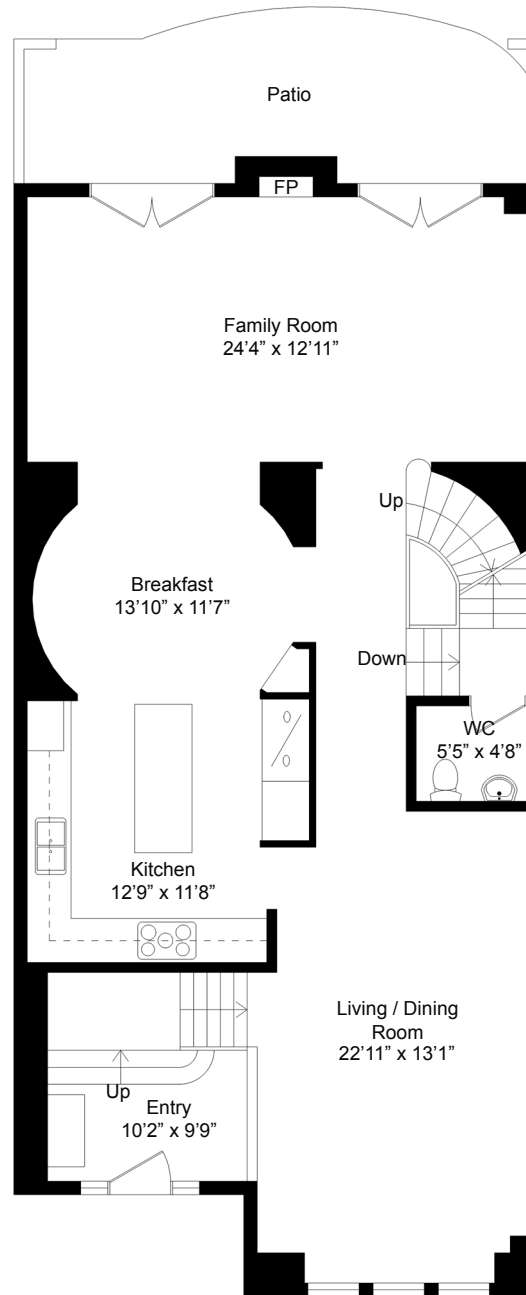

4127 SHIPP DRIVE MISSISSAUGA | ONTARIO

LOWER LEVEL

MAIN FLOOR

SECOND FLOOR