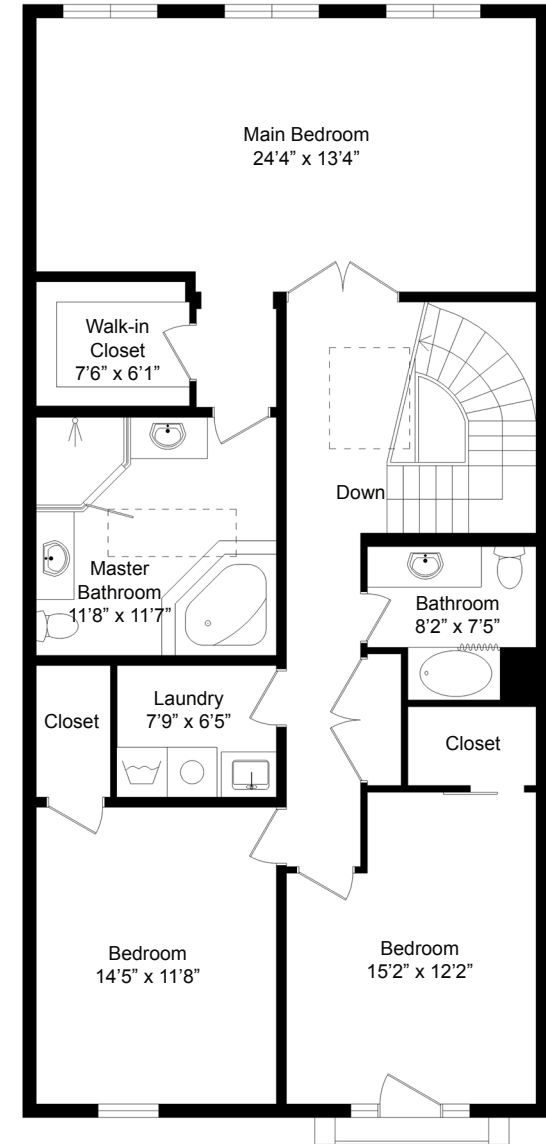

4127 SHIPP DRIVE MISSISSAUGA | ONTARIO

LOWER LEVEL

MAIN FLOOR

SECOND FLOOR