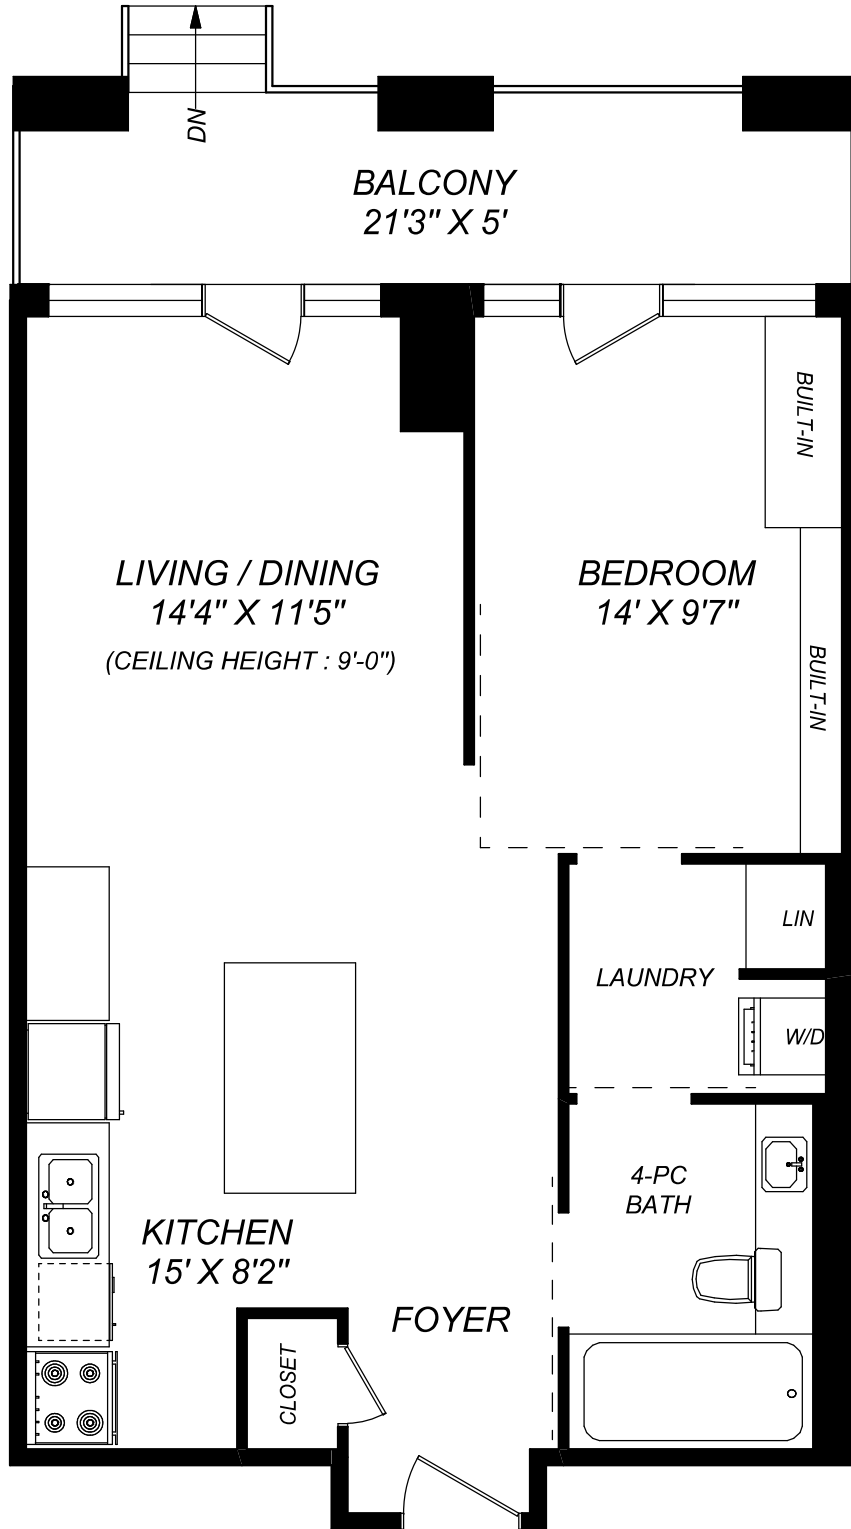

1 SHAW STREET, SUITE 109

708 SQUARE FEET

416 573 2096

E & O.E.

Floor plan may not be 100% accurate.