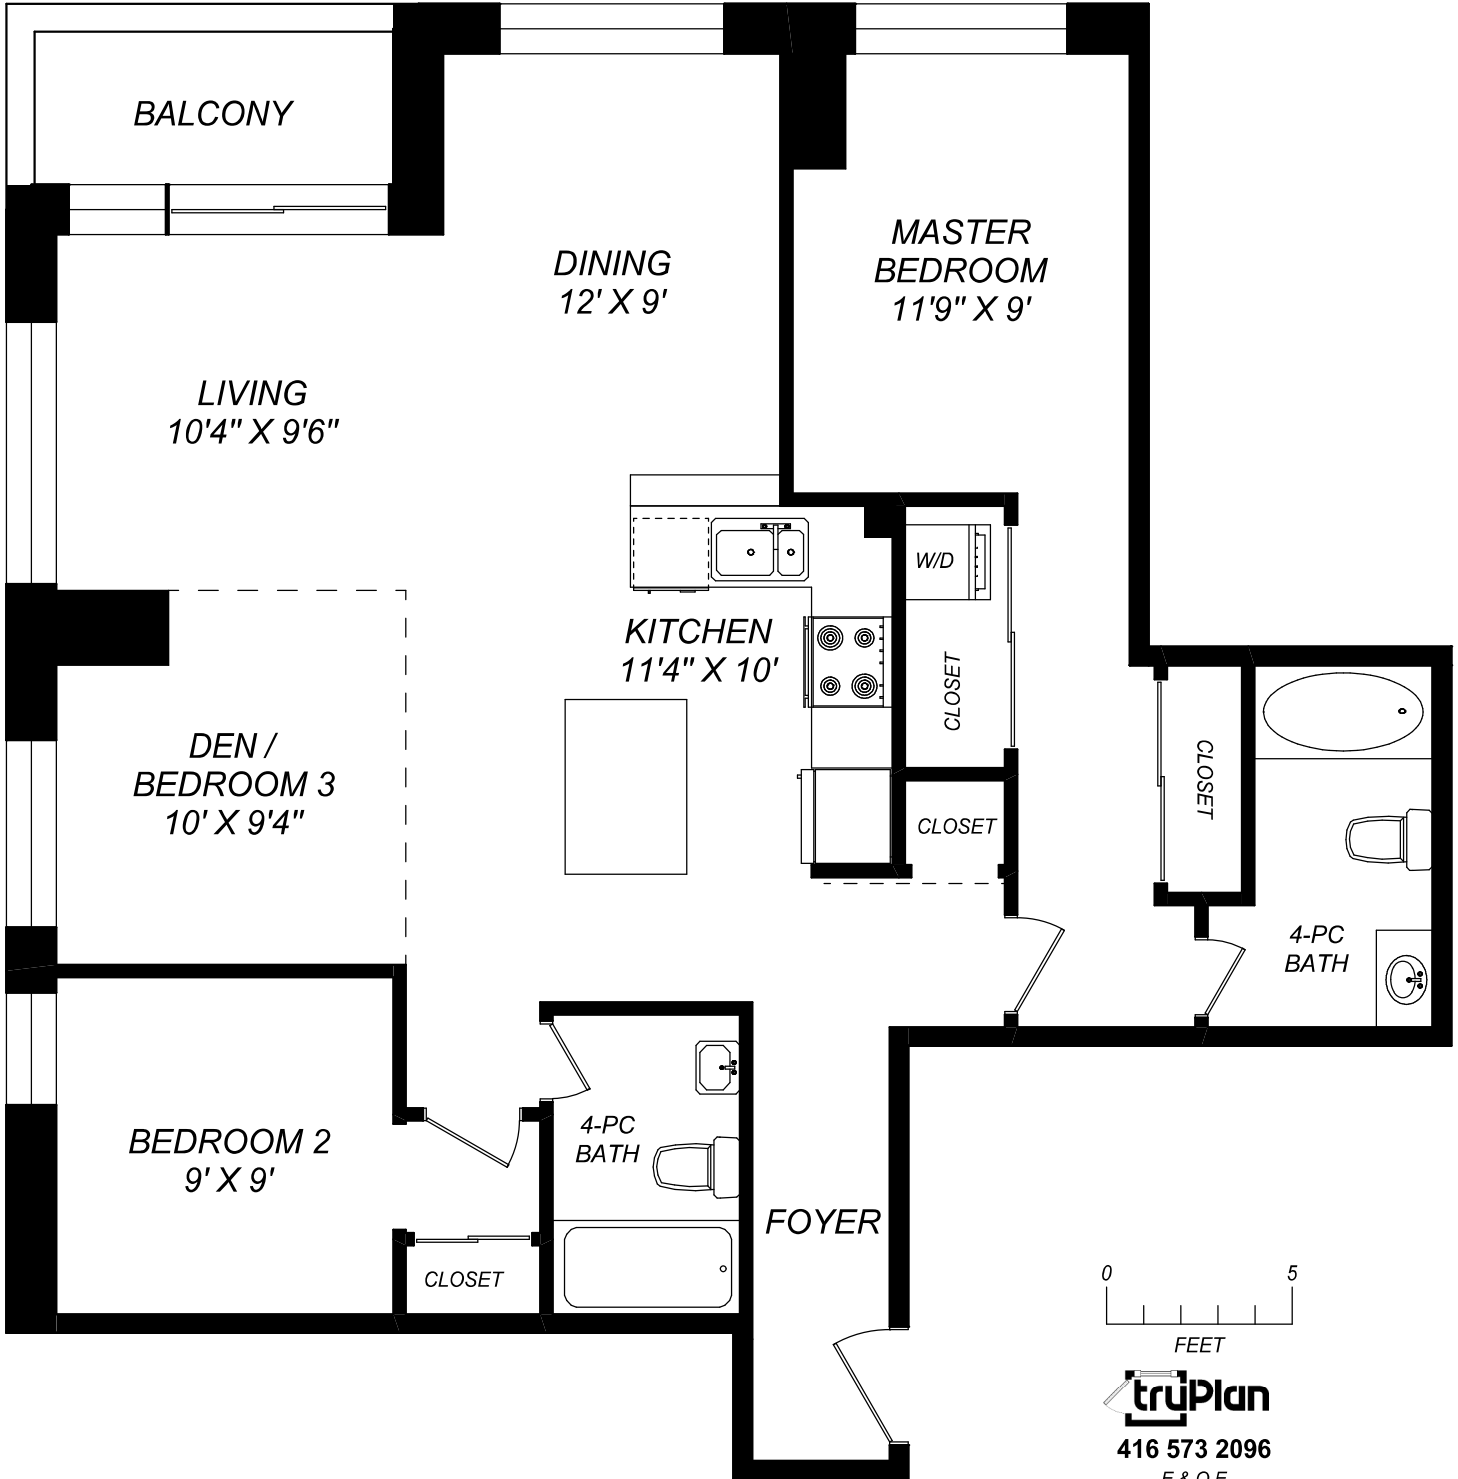

80 MILL STREET, SUITE 509

1120 SQUARE FEET

416 573 2096

E & O.E.

Floor plan may not be 100% accurate.