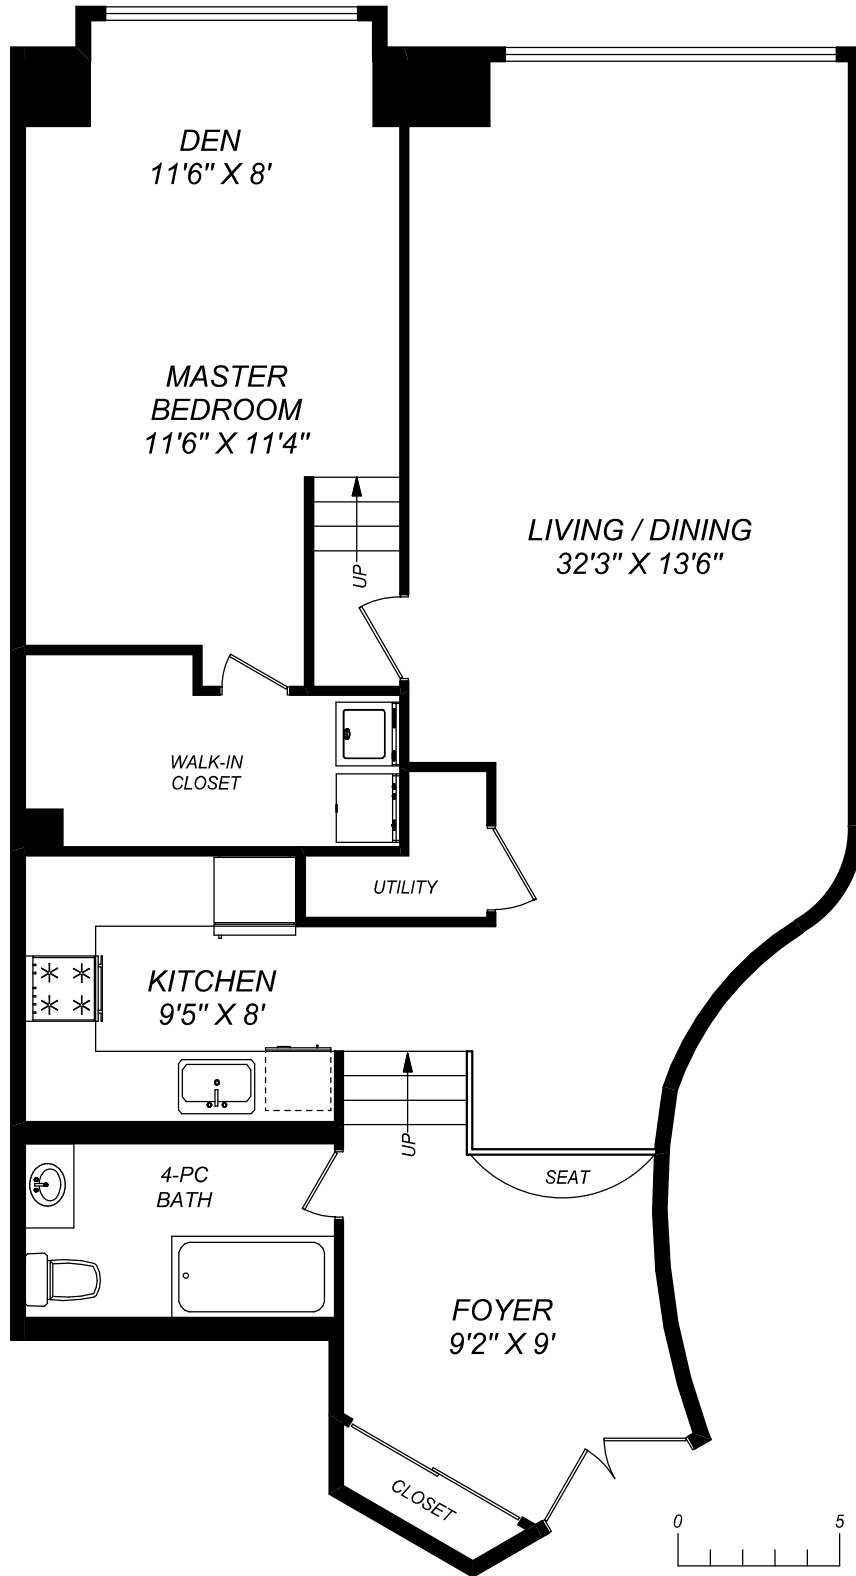

55 LOMBARD STREET, SUITE 209

1042 SQUARE FEET

416 573 2096

E & O.E.

Floor plan may not be 100% accurate.