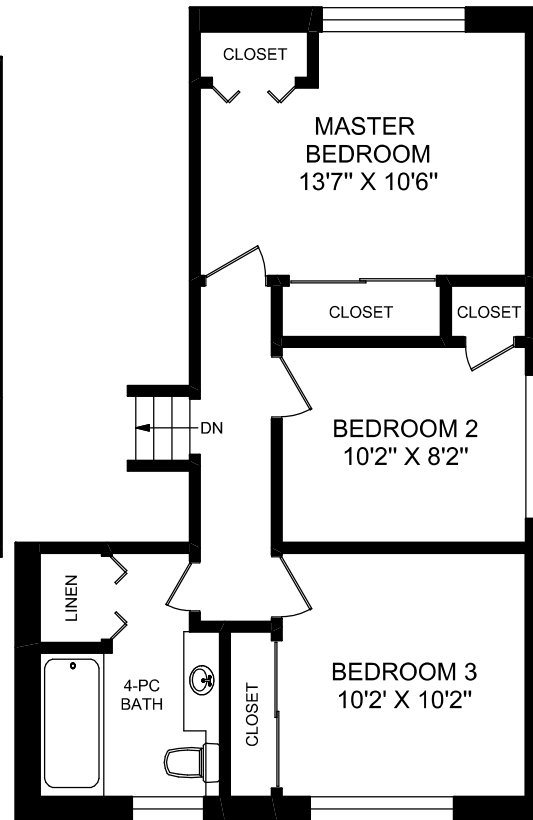

55 JOCELYN CRESCENT

truPlan
416 573 2096
E & O.E.

Floor plan may not be 100% accurate.

MAIN LEVEL
892 SQUARE FEET

UPPER LEVEL
605 SQUARE FEET

LOWER LEVEL
605 SQUARE FEET