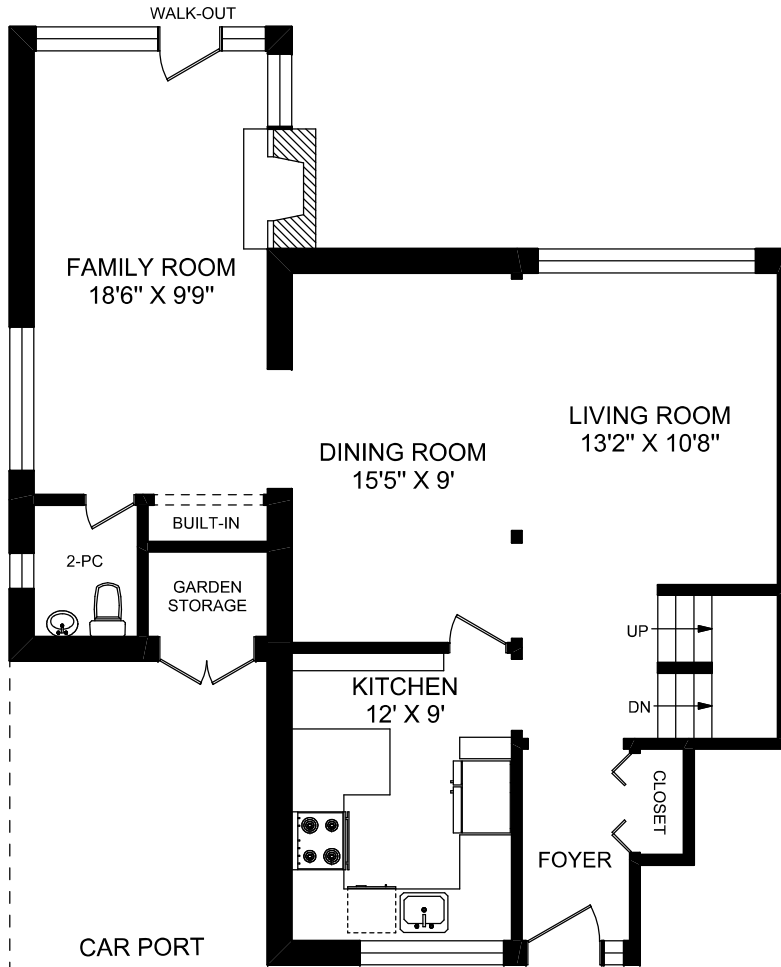

55 JOCELYN CRESCENT

truPlan
416 573 2096
E & O.E.

Floor plan may not be 100% accurate.

MAIN LEVEL
892 SQUARE FEET

UPPER LEVEL
605 SQUARE FEET

LOWER LEVEL
605 SQUARE FEET