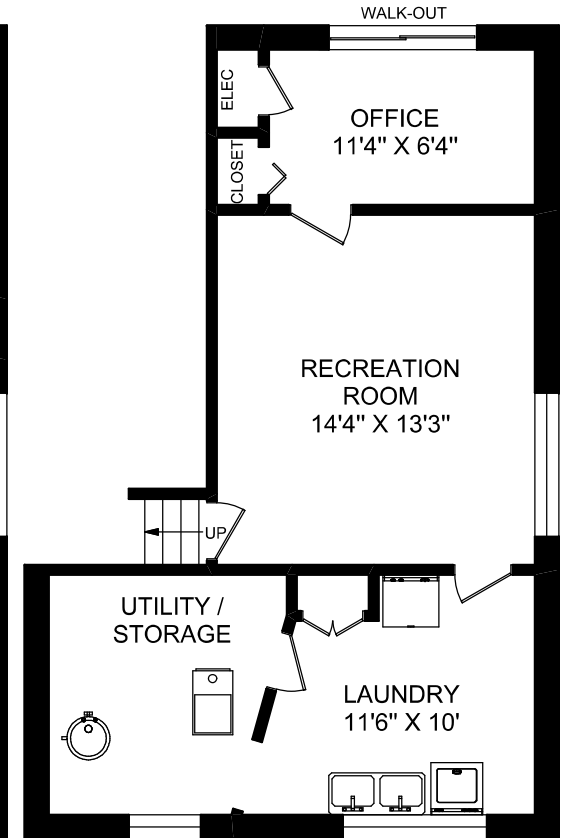

55 JOCELYN CRESCENT

truPlan
416 573 2096
E & O.E.

Floor plan may not be 100% accurate.

MAIN LEVEL
892 SQUARE FEET

UPPER LEVEL
605 SQUARE FEET

LOWER LEVEL
605 SQUARE FEET