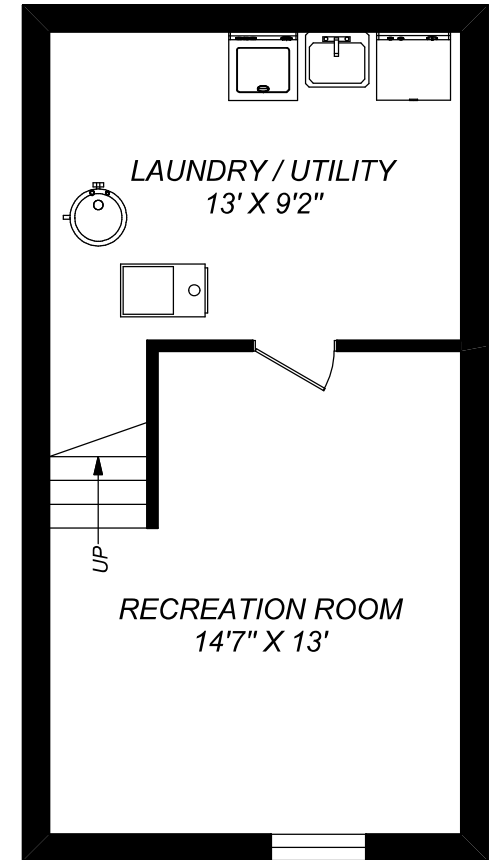

338 MELITA AVENUE

416 573 2096

E & O.E.

Floor plan may not be 100% accurate.

MAIN FLOOR  
388 SQUARE FEET

SECOND FLOOR  
388 SQUARE FEET

THIRD FLOOR  
273 SQUARE FEET

LOWER LEVEL  
388 SQUARE FEET