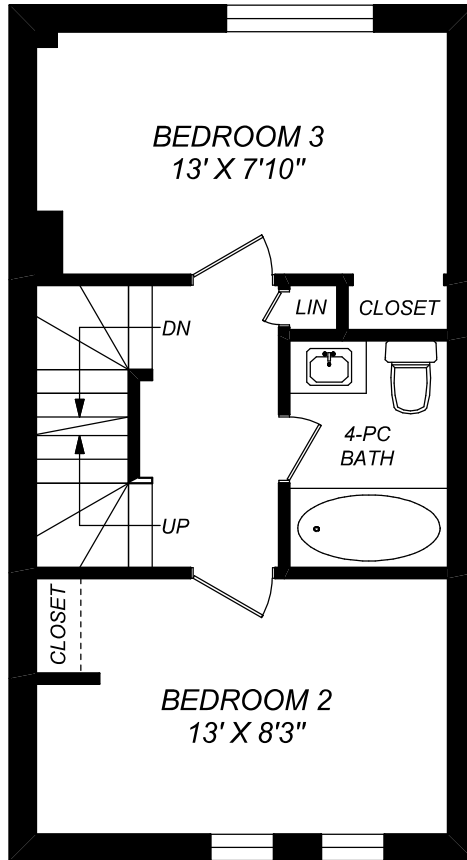

338 MELITA AVENUE

416 573 2096

E & O.E.

Floor plan may not be 100% accurate.

MAIN FLOOR  
388 SQUARE FEET

SECOND FLOOR  
388 SQUARE FEET

THIRD FLOOR  
273 SQUARE FEET

LOWER LEVEL  
388 SQUARE FEET