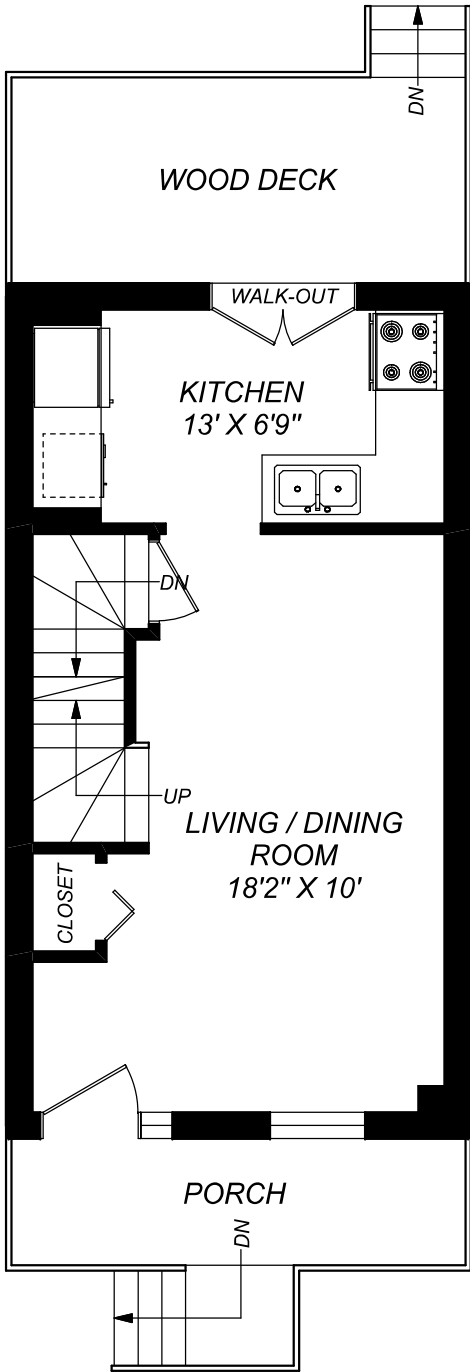

338 MELITA AVENUE

416 573 2096

E & O.E.

Floor plan may not be 100% accurate.

MAIN FLOOR  
388 SQUARE FEET

SECOND FLOOR  
388 SQUARE FEET

THIRD FLOOR  
273 SQUARE FEET

LOWER LEVEL  
388 SQUARE FEET