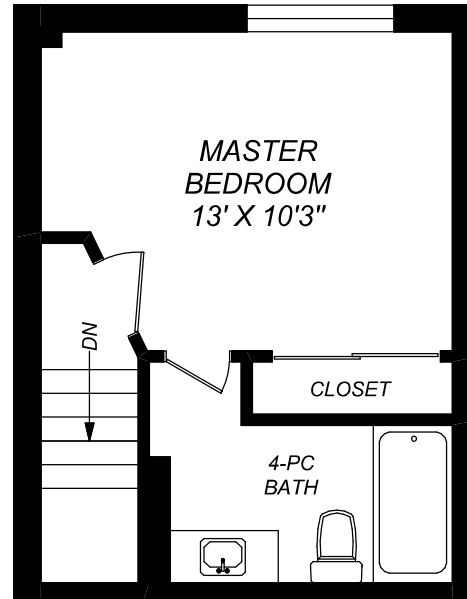

338 MELITA AVENUE

416 573 2096

E & O.E.

Floor plan may not be 100% accurate.

MAIN FLOOR  
388 SQUARE FEET

SECOND FLOOR  
388 SQUARE FEET

THIRD FLOOR  
273 SQUARE FEET

LOWER LEVEL  
388 SQUARE FEET