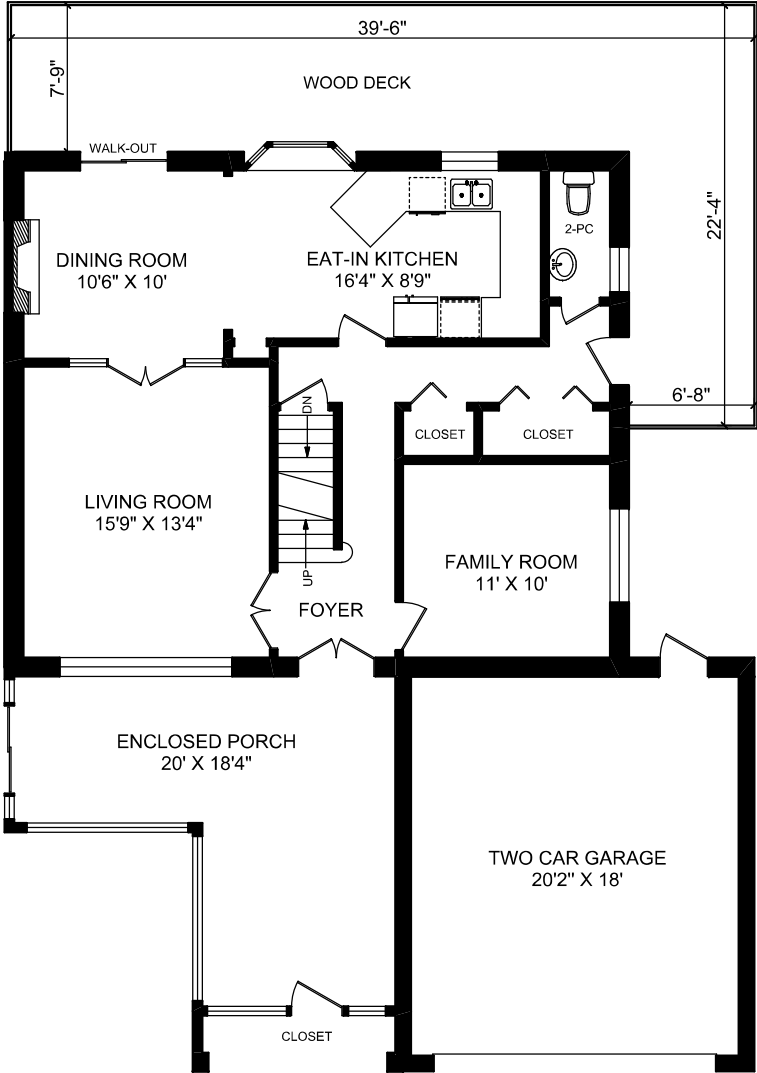

209 CONFEDERATION DRIVE

truPlan
416 573 2096
E & O.E.

Floor plan may not be 100% accurate.