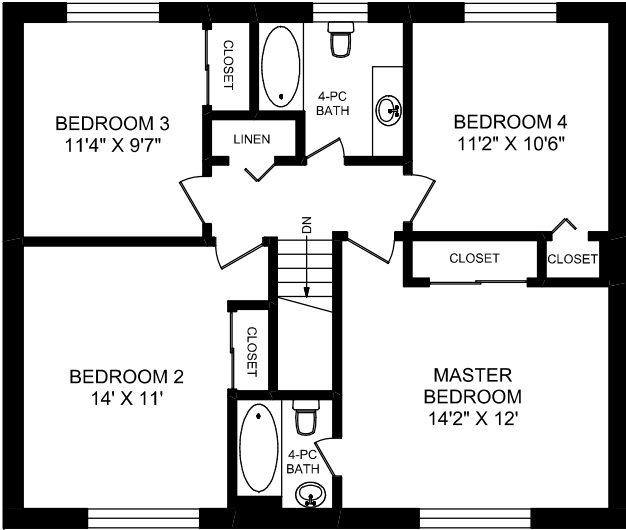

209 CONFEDERATION DRIVE

truPlan
416 573 2096
E & O.E.

Floor plan may not be 100% accurate.