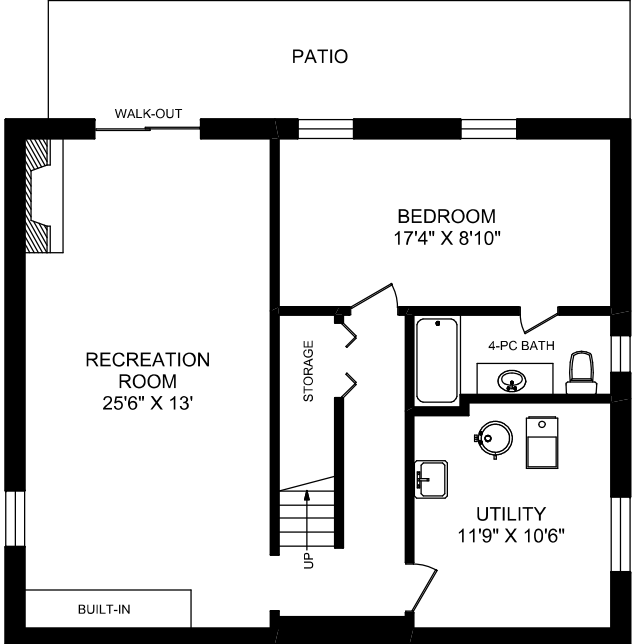

209 CONFEDERATION DRIVE

truPlan
416 573 2096
E & O.E.

Floor plan may not be 100% accurate.