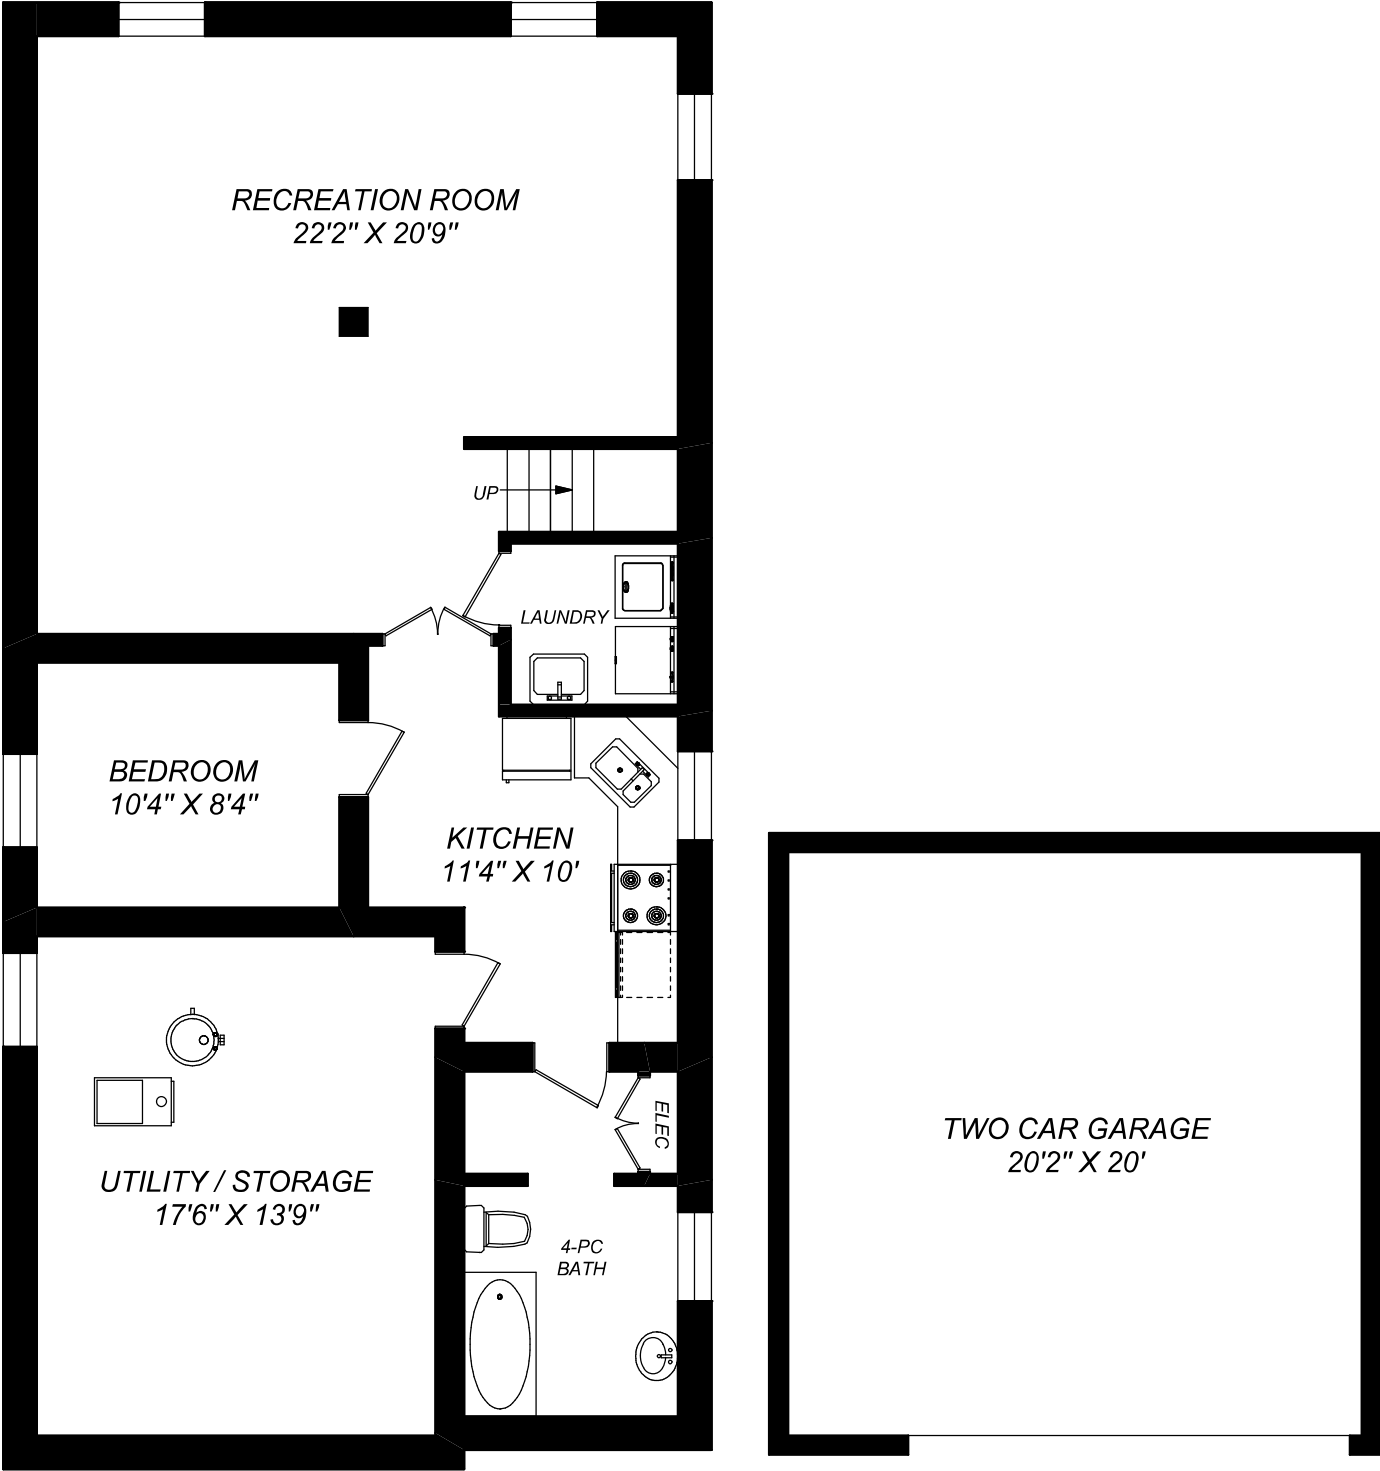

207 BAYVIEW HEIGHTS DRIVE

truPlan

416 573 2096

E & O.E.

Floor plan may not be 100% accurate.

207 BAYVIEW HEIGHTS DRIVE

BASEMENT
1246 SQUARE FEET

416 573 2096

E & O.E.

Floor plan may not be 100% accurate.