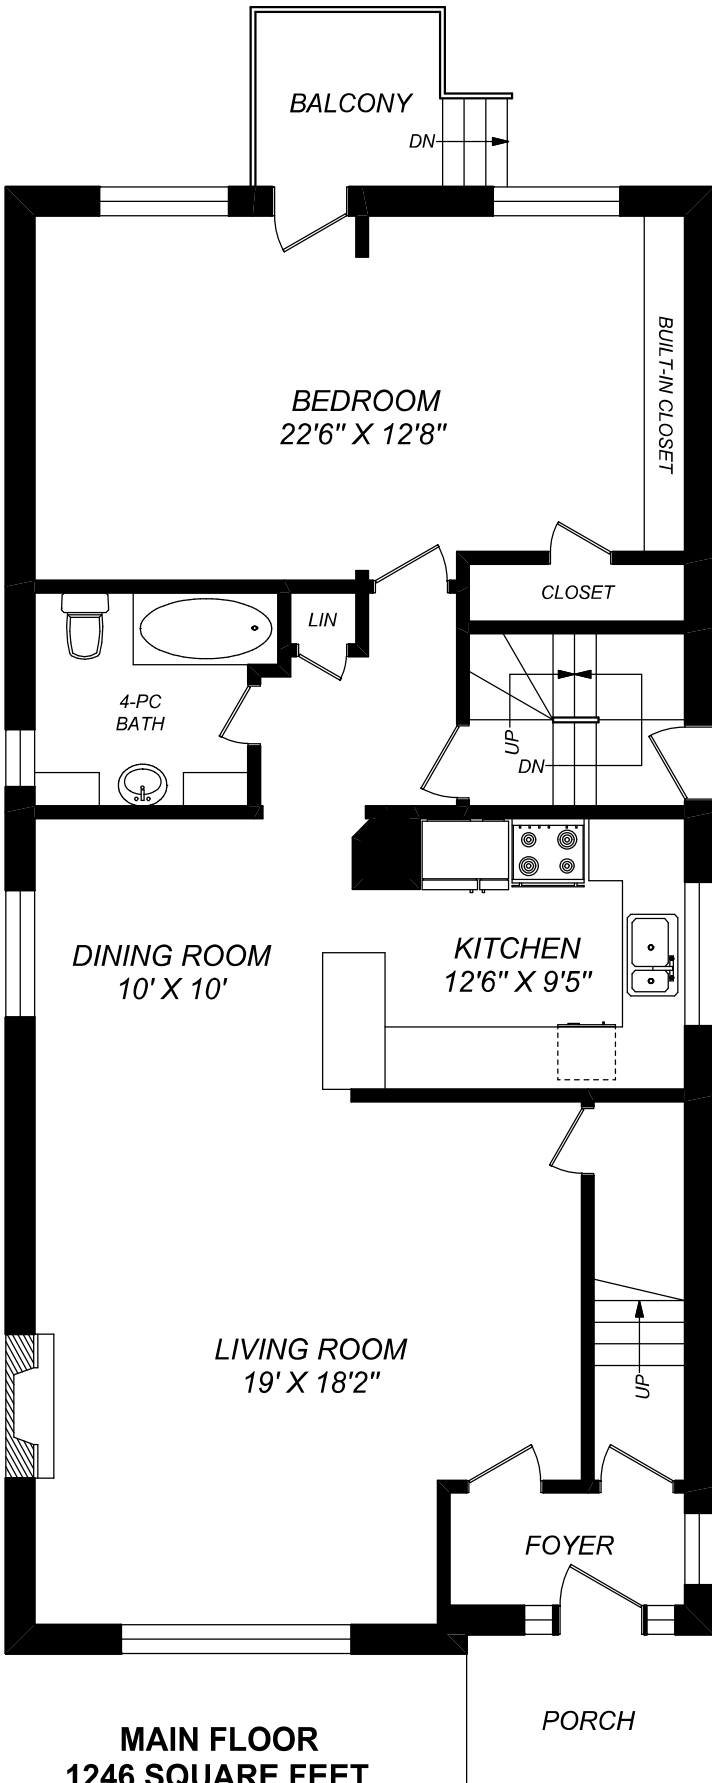

207 BAYVIEW HEIGHTS DRIVE

truPlan

416 573 2096

E & O.E.

Floor plan may not be 100% accurate.

207 BAYVIEW HEIGHTS DRIVE

BASEMENT
1246 SQUARE FEET

416 573 2096

E & O.E.

Floor plan may not be 100% accurate.