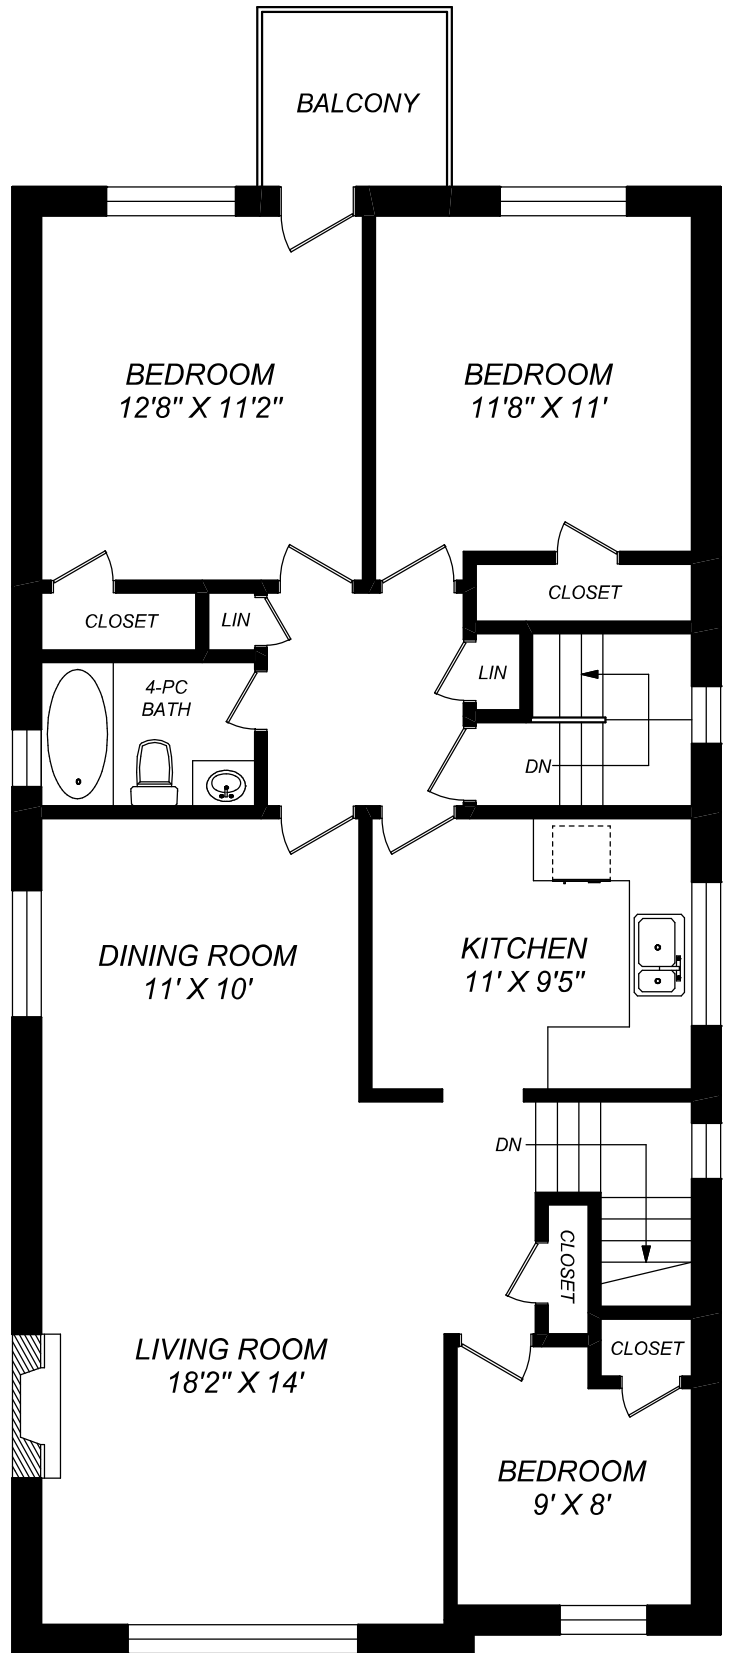

207 BAYVIEW HEIGHTS DRIVE

truPlan

416 573 2096

E & O.E.

Floor plan may not be 100% accurate.

207 BAYVIEW HEIGHTS DRIVE

BASEMENT
1246 SQUARE FEET

416 573 2096

E & O.E.

Floor plan may not be 100% accurate.