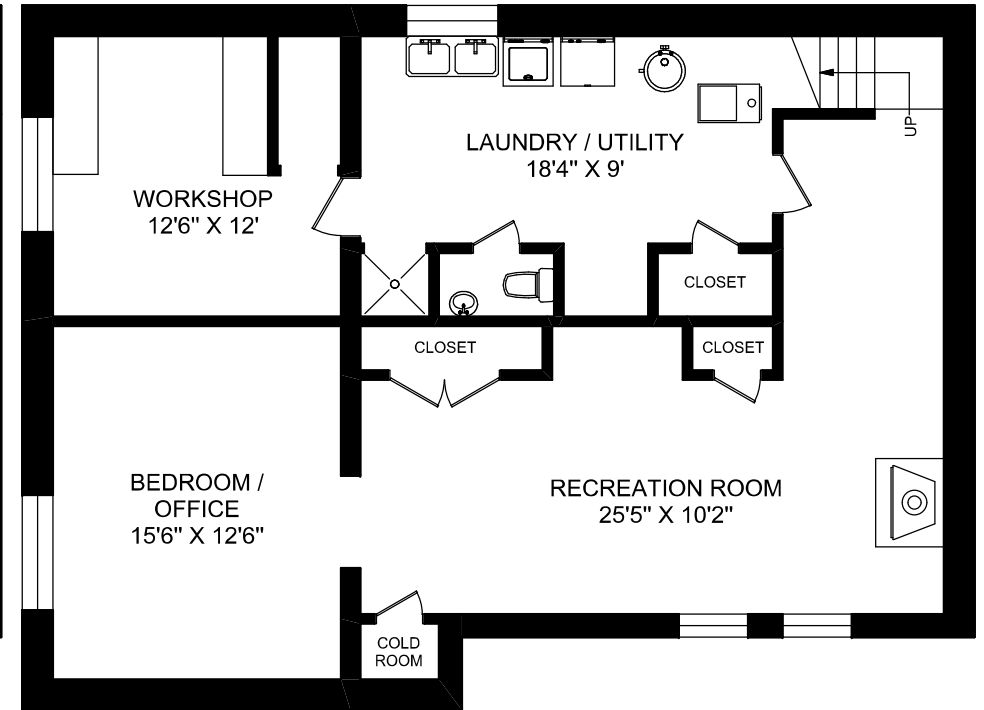

20 FARMCOTE ROAD

MAIN FLOOR
1184 SQUARE FEET

LOWER LEVEL
1184 SQUARE FEET

truPlan

416 573 2096

E & O.E.

Floor plan may not be 100% accurate.