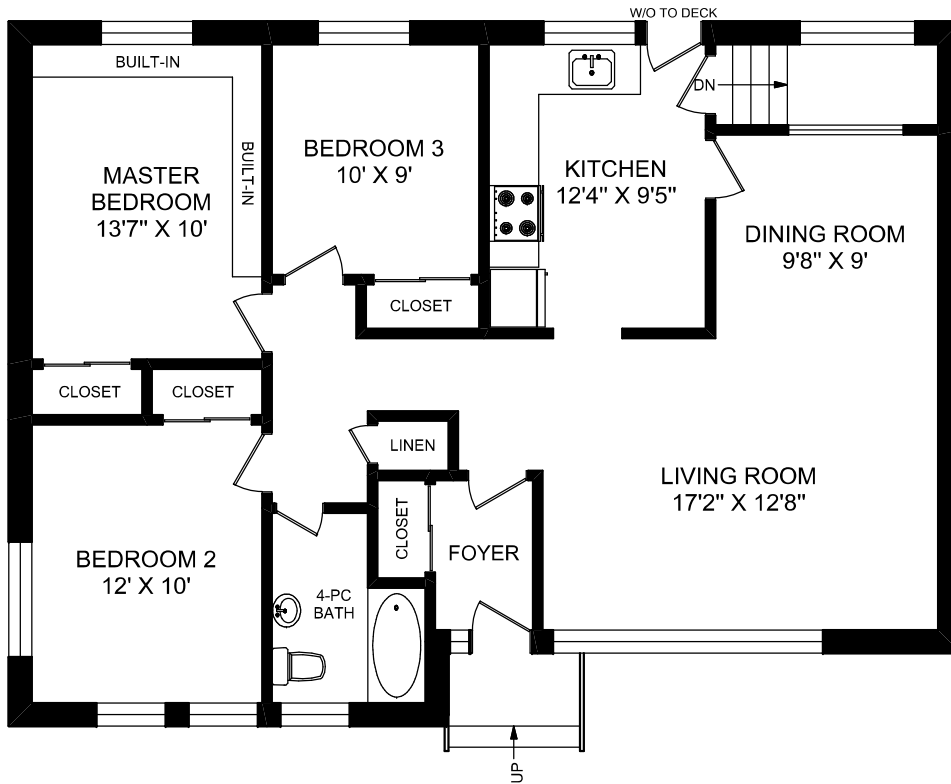

20 FARMCOTE ROAD

MAIN FLOOR
1184 SQUARE FEET

LOWER LEVEL
1184 SQUARE FEET

truPlan

416 573 2096

E & O.E.

Floor plan may not be 100% accurate.