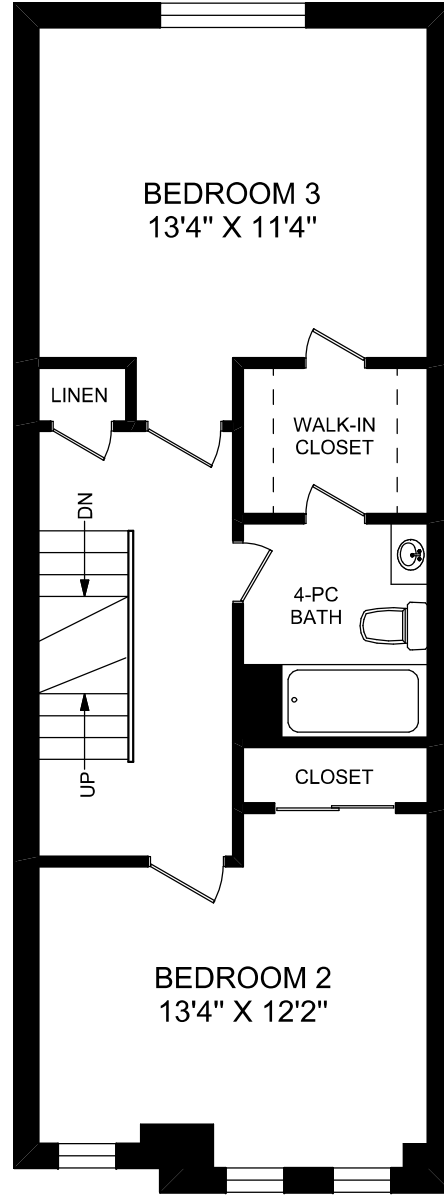

167 RANKIN CRESCENT

truPlan

416 573 2096

E & O.E.

Floor plan may not be 100% accurate.

MAIN FLOOR
603 SQUARE FEET

SECOND FLOOR
603 SQUARE FEET

THIRD FLOOR
419 SQUARE FEET

LOWER LEVEL
603 SQUARE FEET