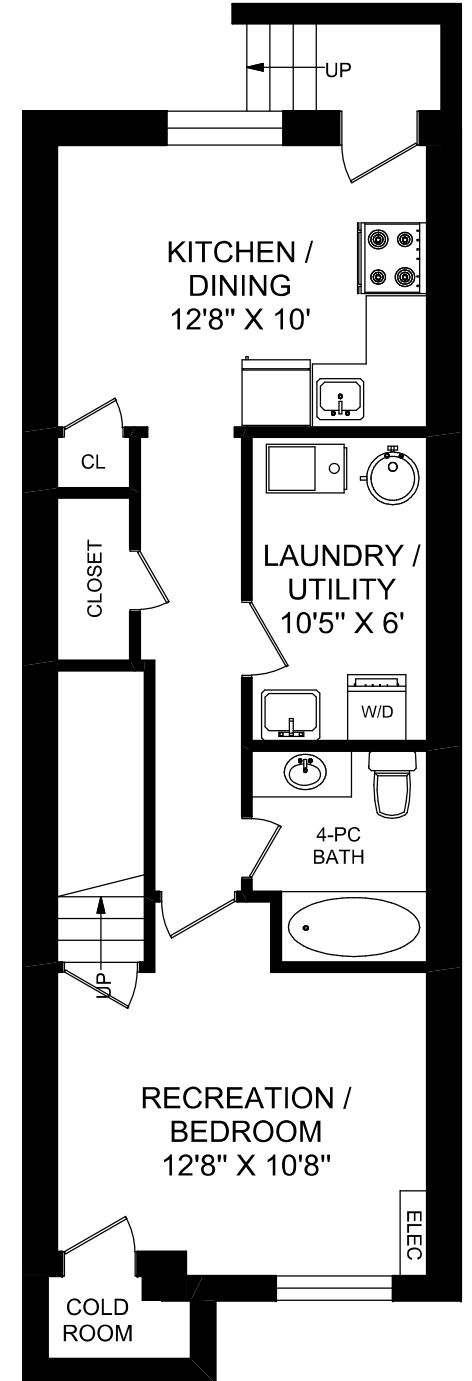

167 RANKIN CRESCENT

truPlan

416 573 2096

E & O.E.

Floor plan may not be 100% accurate.

MAIN FLOOR
603 SQUARE FEET

SECOND FLOOR
603 SQUARE FEET

THIRD FLOOR
419 SQUARE FEET

LOWER LEVEL
603 SQUARE FEET