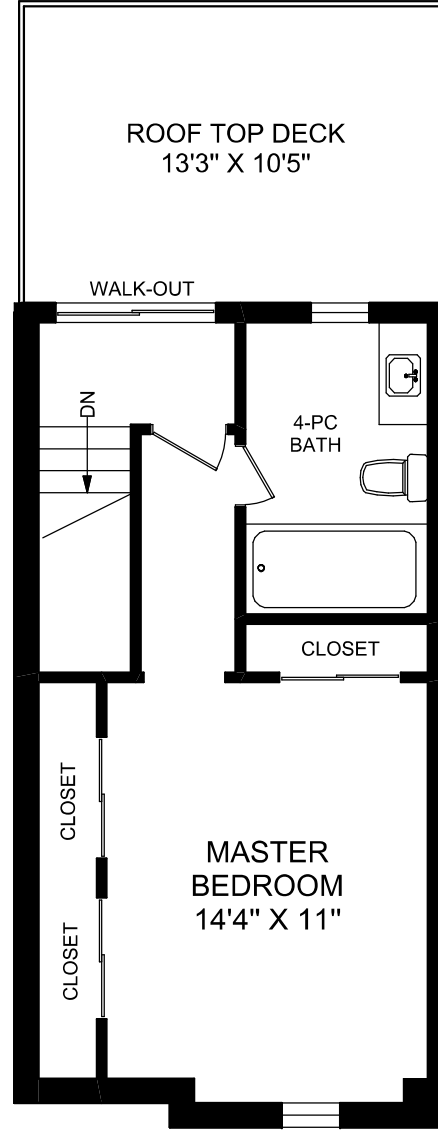

167 RANKIN CRESCENT

truPlan

416 573 2096

E & O.E.

Floor plan may not be 100% accurate.

MAIN FLOOR
603 SQUARE FEET

SECOND FLOOR
603 SQUARE FEET

THIRD FLOOR
419 SQUARE FEET

LOWER LEVEL
603 SQUARE FEET