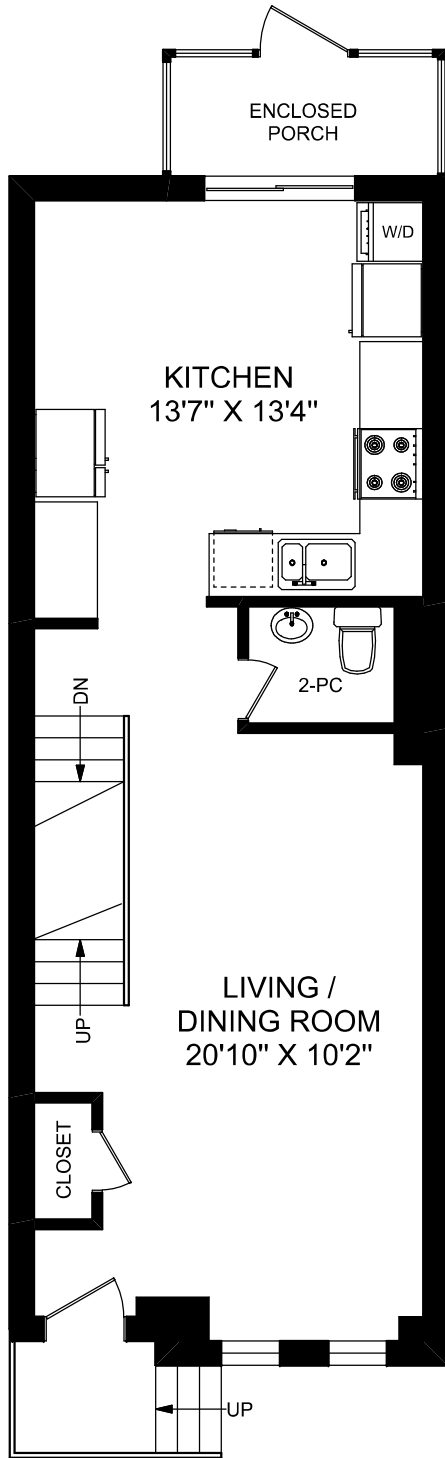

167 RANKIN CRESCENT

truPlan

416 573 2096

E & O.E.

Floor plan may not be 100% accurate.

MAIN FLOOR
603 SQUARE FEET

SECOND FLOOR
603 SQUARE FEET

THIRD FLOOR
419 SQUARE FEET

LOWER LEVEL
603 SQUARE FEET