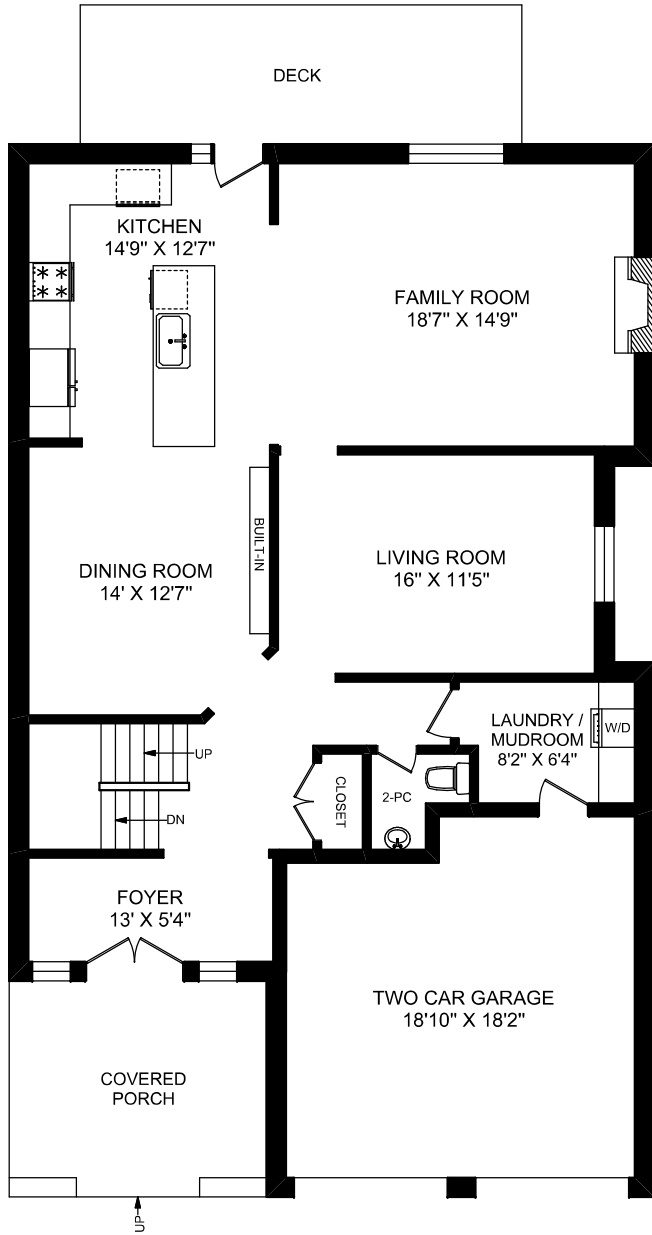

14 IRISH ROSE DRIVE

**MAIN FLOOR**  
1292 SQUARE FEET  
(CEILING HEIGHT : 9'-0")

**SECOND FLOOR**  
1587 SQUARE FEET

**LOWER LEVEL**  
1292 SQUARE FEET