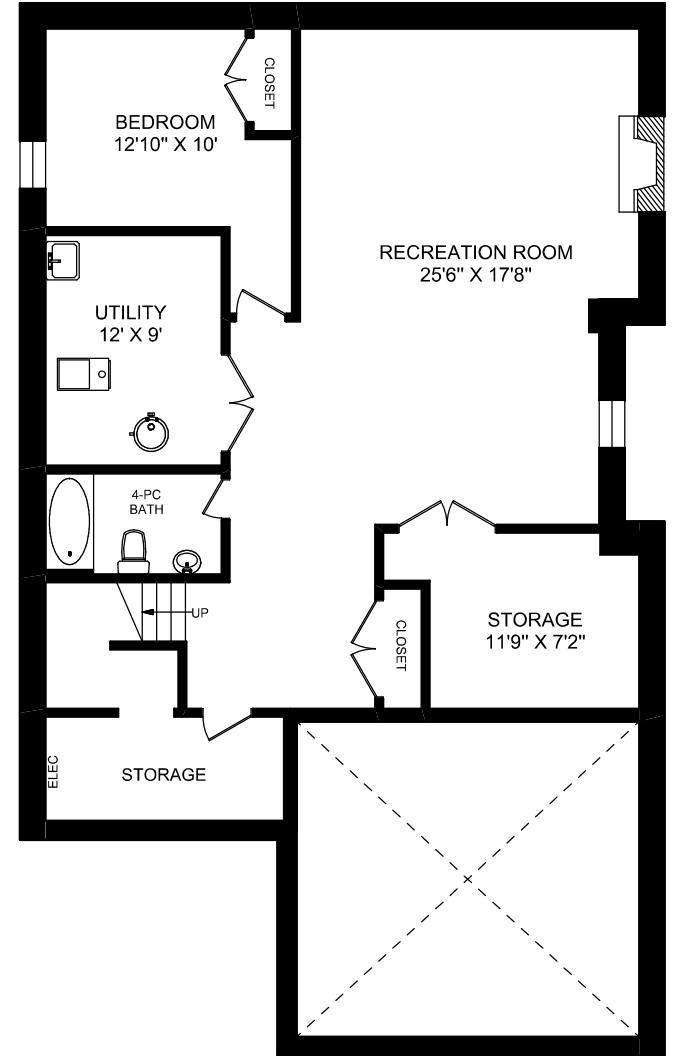

14 IRISH ROSE DRIVE

**MAIN FLOOR**  
1292 SQUARE FEET  
(CEILING HEIGHT : 9'-0")

**SECOND FLOOR**  
1587 SQUARE FEET

**LOWER LEVEL**  
1292 SQUARE FEET