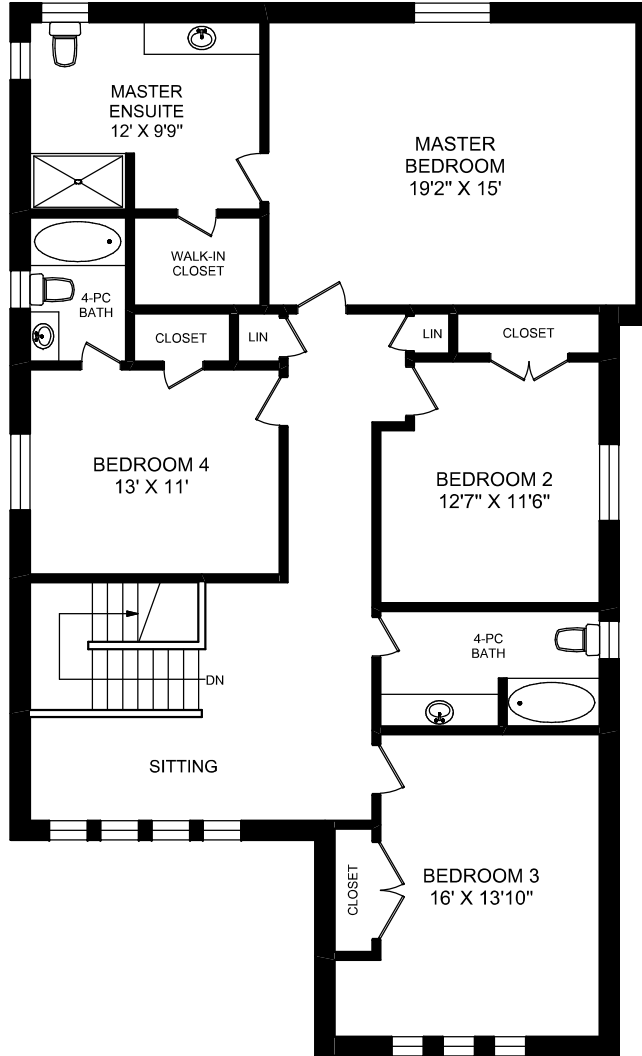

14 IRISH ROSE DRIVE

**MAIN FLOOR**  
1292 SQUARE FEET  
(CEILING HEIGHT : 9'-0")

**SECOND FLOOR**  
1587 SQUARE FEET

**LOWER LEVEL**  
1292 SQUARE FEET