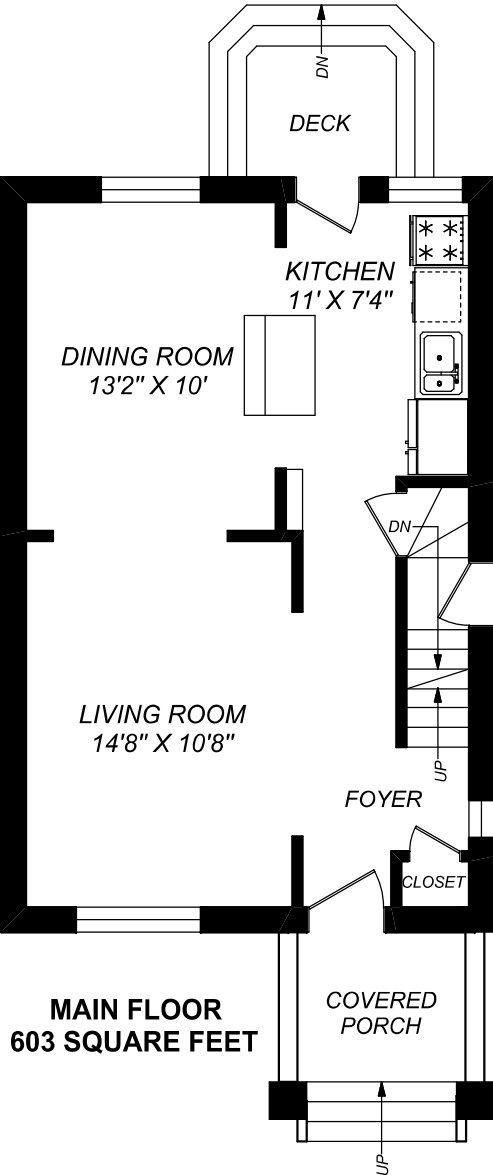

1106 LOGAN AVENUE

SECOND FLOOR
603 SQUARE FEET

LOWER LEVEL
603 SQUARE FEET

FEET

truPlan

416 573 2096

E & O.E.

Floor plan may not be 100% accurate.