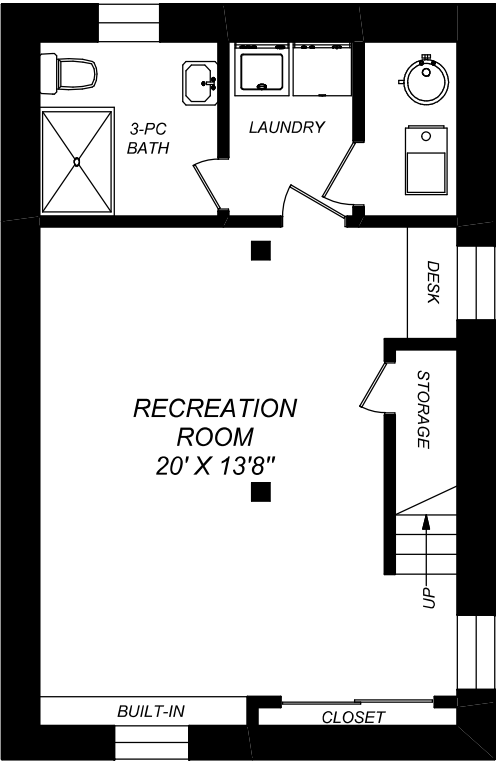

1106 LOGAN AVENUE

SECOND FLOOR
603 SQUARE FEET

LOWER LEVEL
603 SQUARE FEET

FEET

truPlan

416 573 2096

E & O.E.

Floor plan may not be 100% accurate.