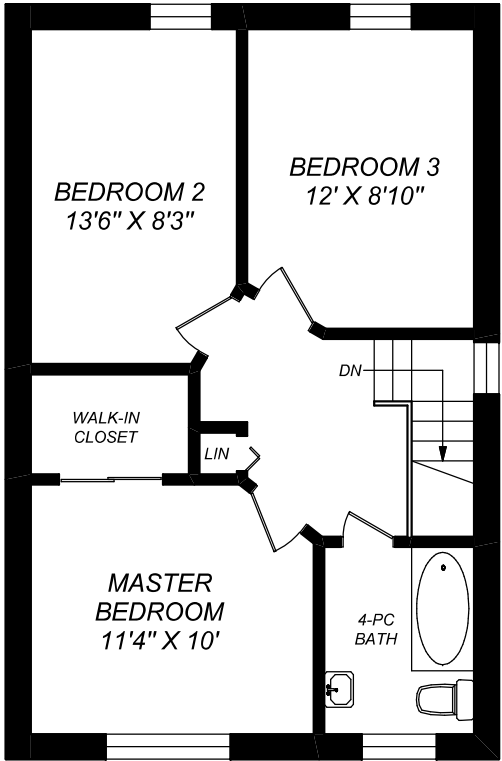

1106 LOGAN AVENUE

SECOND FLOOR
603 SQUARE FEET

LOWER LEVEL
603 SQUARE FEET

FEET

truPlan

416 573 2096

E & O.E.

Floor plan may not be 100% accurate.